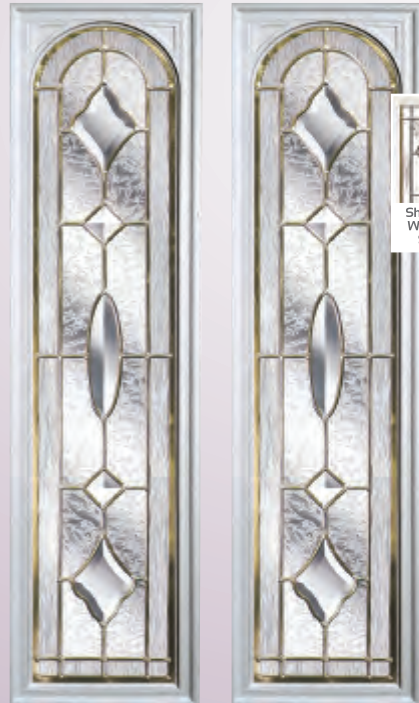

Clarity Glass