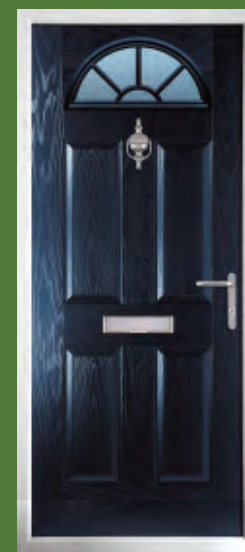

Lincoln 1 Georgian
Pages 6 & 7