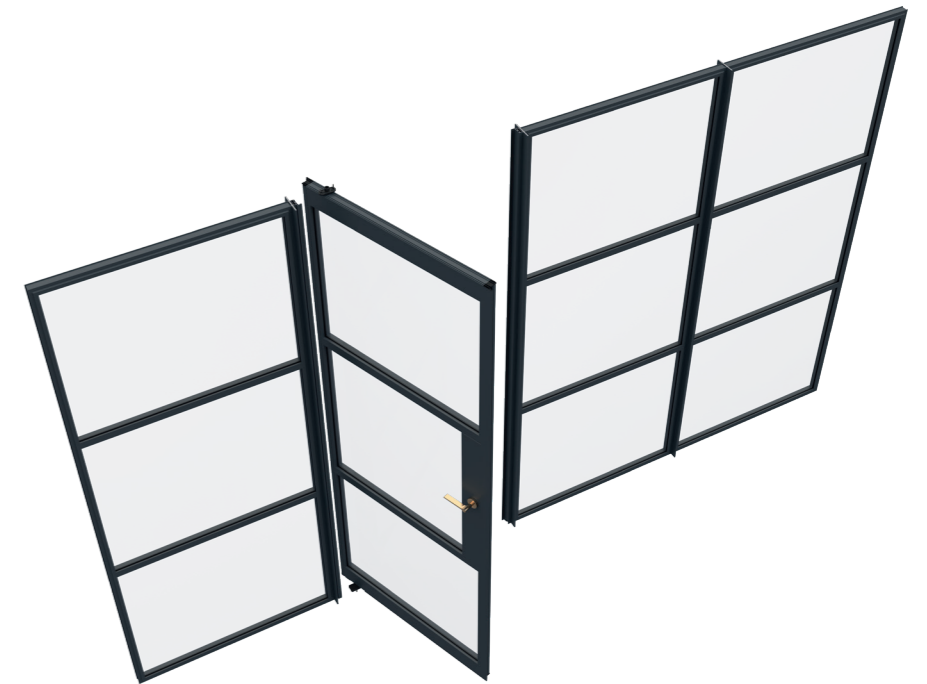

DOOR SASH SPECIFICATIONS

Maximum Width	2000mm
Minimum Width	400mm
Maximum Height	2500mm
Maximum Weight	100kg
Door	Single or double
Glazing	6mm, 8mm, 4-10-4mm or 18mm
Colour	Various powder coating colours available with a 25 year guarantee