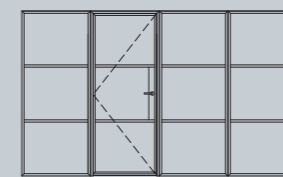

SINGLE DOOR