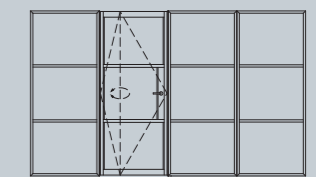

## Smart AluSpace Interior Screen DESIGN SOLUTIONS

FIXED SCREEN

SINGLE DOOR

DOUBLE DOOR

PIVOT DOOR

SLIDING DOOR

SLIDING DOUBLE DOOR

OFFSET SINGLE SLIDING DOOR

## Pivot Screen

Our pivot screen options provides the flexibility to instantly change the way the internal space is configured. Available up to 2 metres wide and with standard or soft close options.