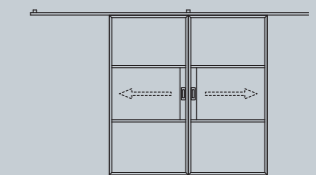

OFFSET DOUBLE SLIDING DOOR